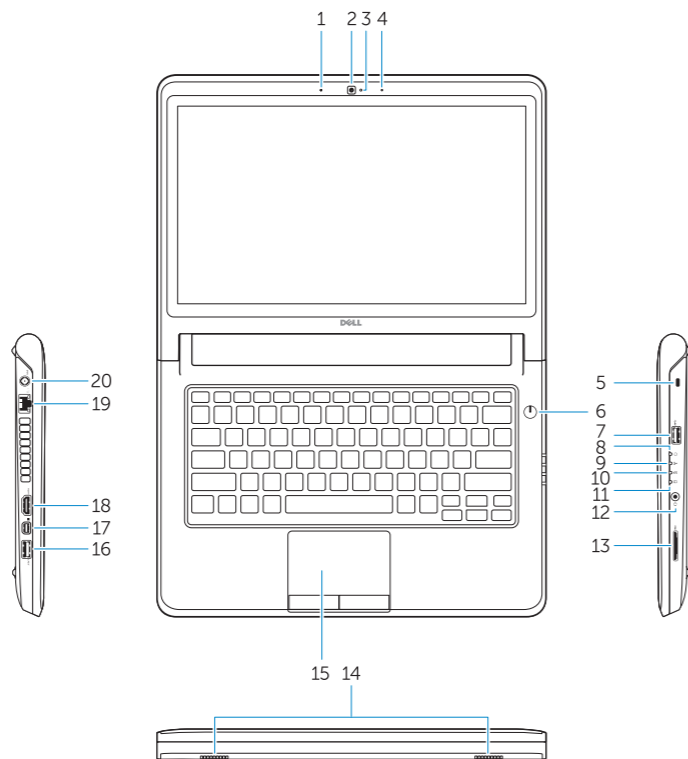

# Features

Fitur | Tính năng | الميزات

1. Microphone
2. Camera
3. Camera-status light
4. Microphone
5. Security-cable slot
6. Power button
7. USB 3.0 connector
8. Power-status light
9. Wireless-status light
10. Battery-status light
11. Hard-drive activity light
12. Headset connector
13. SD-card reader
14. Speakers